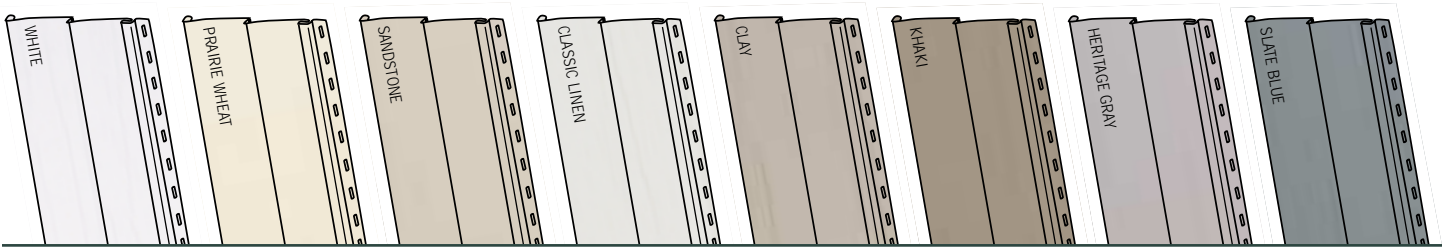

TimberCrest™ Premium Vinyl Siding

ENGINEERED FOR PERFORMANCE

Engineered for maximum performance and artistically designed to have a true-to-life cedar "look," TimberCrest™ premium vinyl siding is as durable as it is beautiful. Manufactured to exacting tolerances, the TimberCrest wood grain is molded from real rough cedar planks for breathtaking beauty. Available in a variety of colors, TimberCrest siding offers a high-profile, low-maintenance alternative to wood.

WHY TIMBERCREST SIDING?

- TimberCrest premium siding is **.046" thick**, which means outstanding impact resistance.
- True-to-life, **low-gloss rough cedar wood grain** appearance is molded from real wood.
- Our unique **LineLock™ self-aligning locking system** means quick and easy installation.
- Premium vinyl compounds and **UV inhibitors** promote long-term weatherability and color retention.
- TimberCrest siding's **3/4" profile height** adds rigidity for a straighter installed appearance.
- **Double-thick nail hem** provides windload resistance to 180 mph.
- Our **VaporVent™ weep hole system** helps channel condensed water vapor away from the siding.
- The TimberCrest siding's premium **color is consistent all the way through**, so painting is never needed.
- **Compatible accessories** are available to help you finish the job right.

PROFILES

Visit www.abtco.com for more on our family of quality products.

COLORS

All profiles are available in the colors shown below.

Please note: Colors shown may vary slightly from actual product.

Transferable, Non-Prorated Lifetime Limited Warranty*. TimberCrest™ premium vinyl siding is warranted to be free from manufacturing defects for the lifetime of the original purchaser or we will replace it free of charge. Coverage for hail damage is also available; see warranty for complete details.