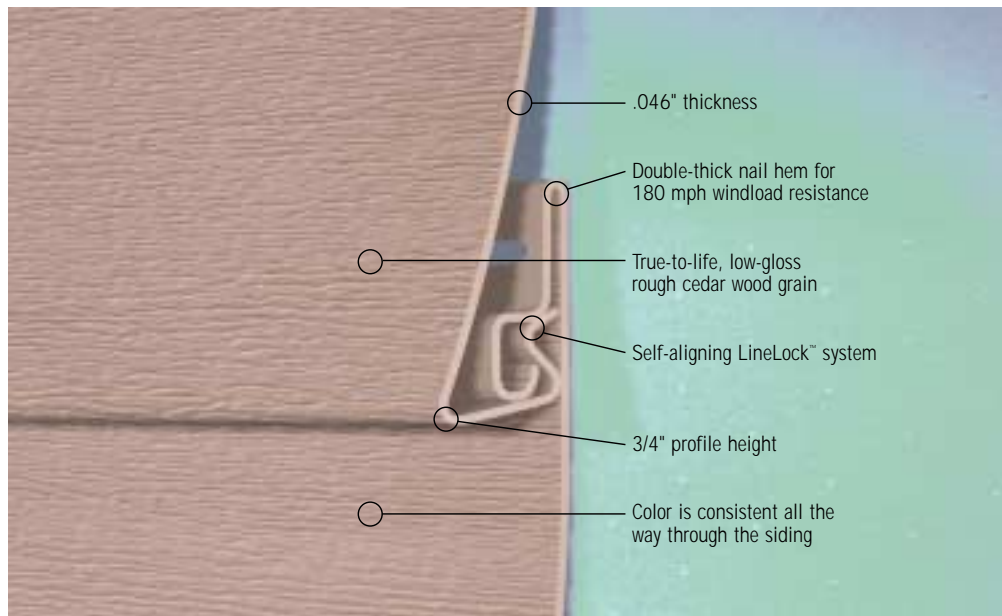

Louisiana-Pacific Corporation
10115 Kincey Avenue Suite 150, Huntersville, NC 28078
www.abtco.com

LP, ABTCO, TimberCrest, VaporVent and LineLock are trademarks of Louisiana-Pacific Corporation.
©2003 Louisiana-Pacific Corporation. All rights reserved.
Printed in the USA. D262PR 05/03